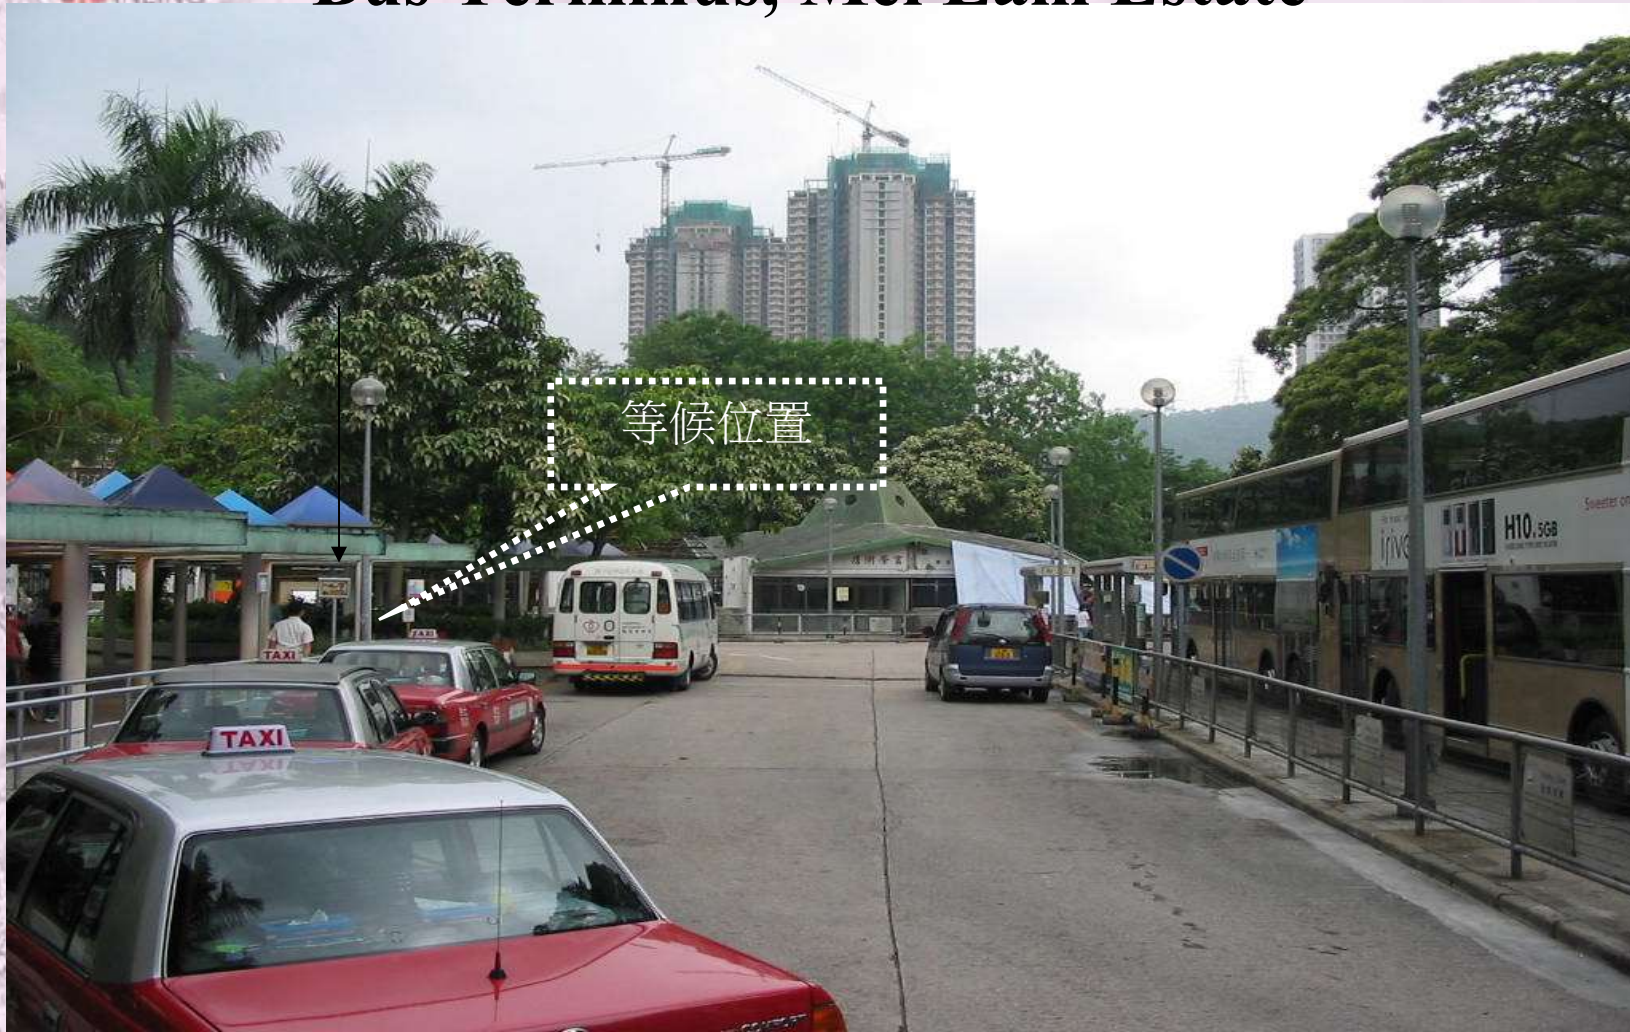

等候位置

Hospital Authority
New Territories East Cluster

Quality Effective Health Care

隆亨邨商場車場入口側

Entrance of Shopping Centre, Lung Hang Estate

Hospital Authority
New Territories East Cluster

Quality Effective Health Care

美林邨巴士站 Bus Terminus, Mei Lam Estate

Hospital Authority
New Territories East Cluster

Quality Effective Health Care

港鐵大圍站（有蓋巴士站內）
MTR Tai Wai Station (Inside Covered Bus Terminus)

Hospital Authority
New Territories East Cluster